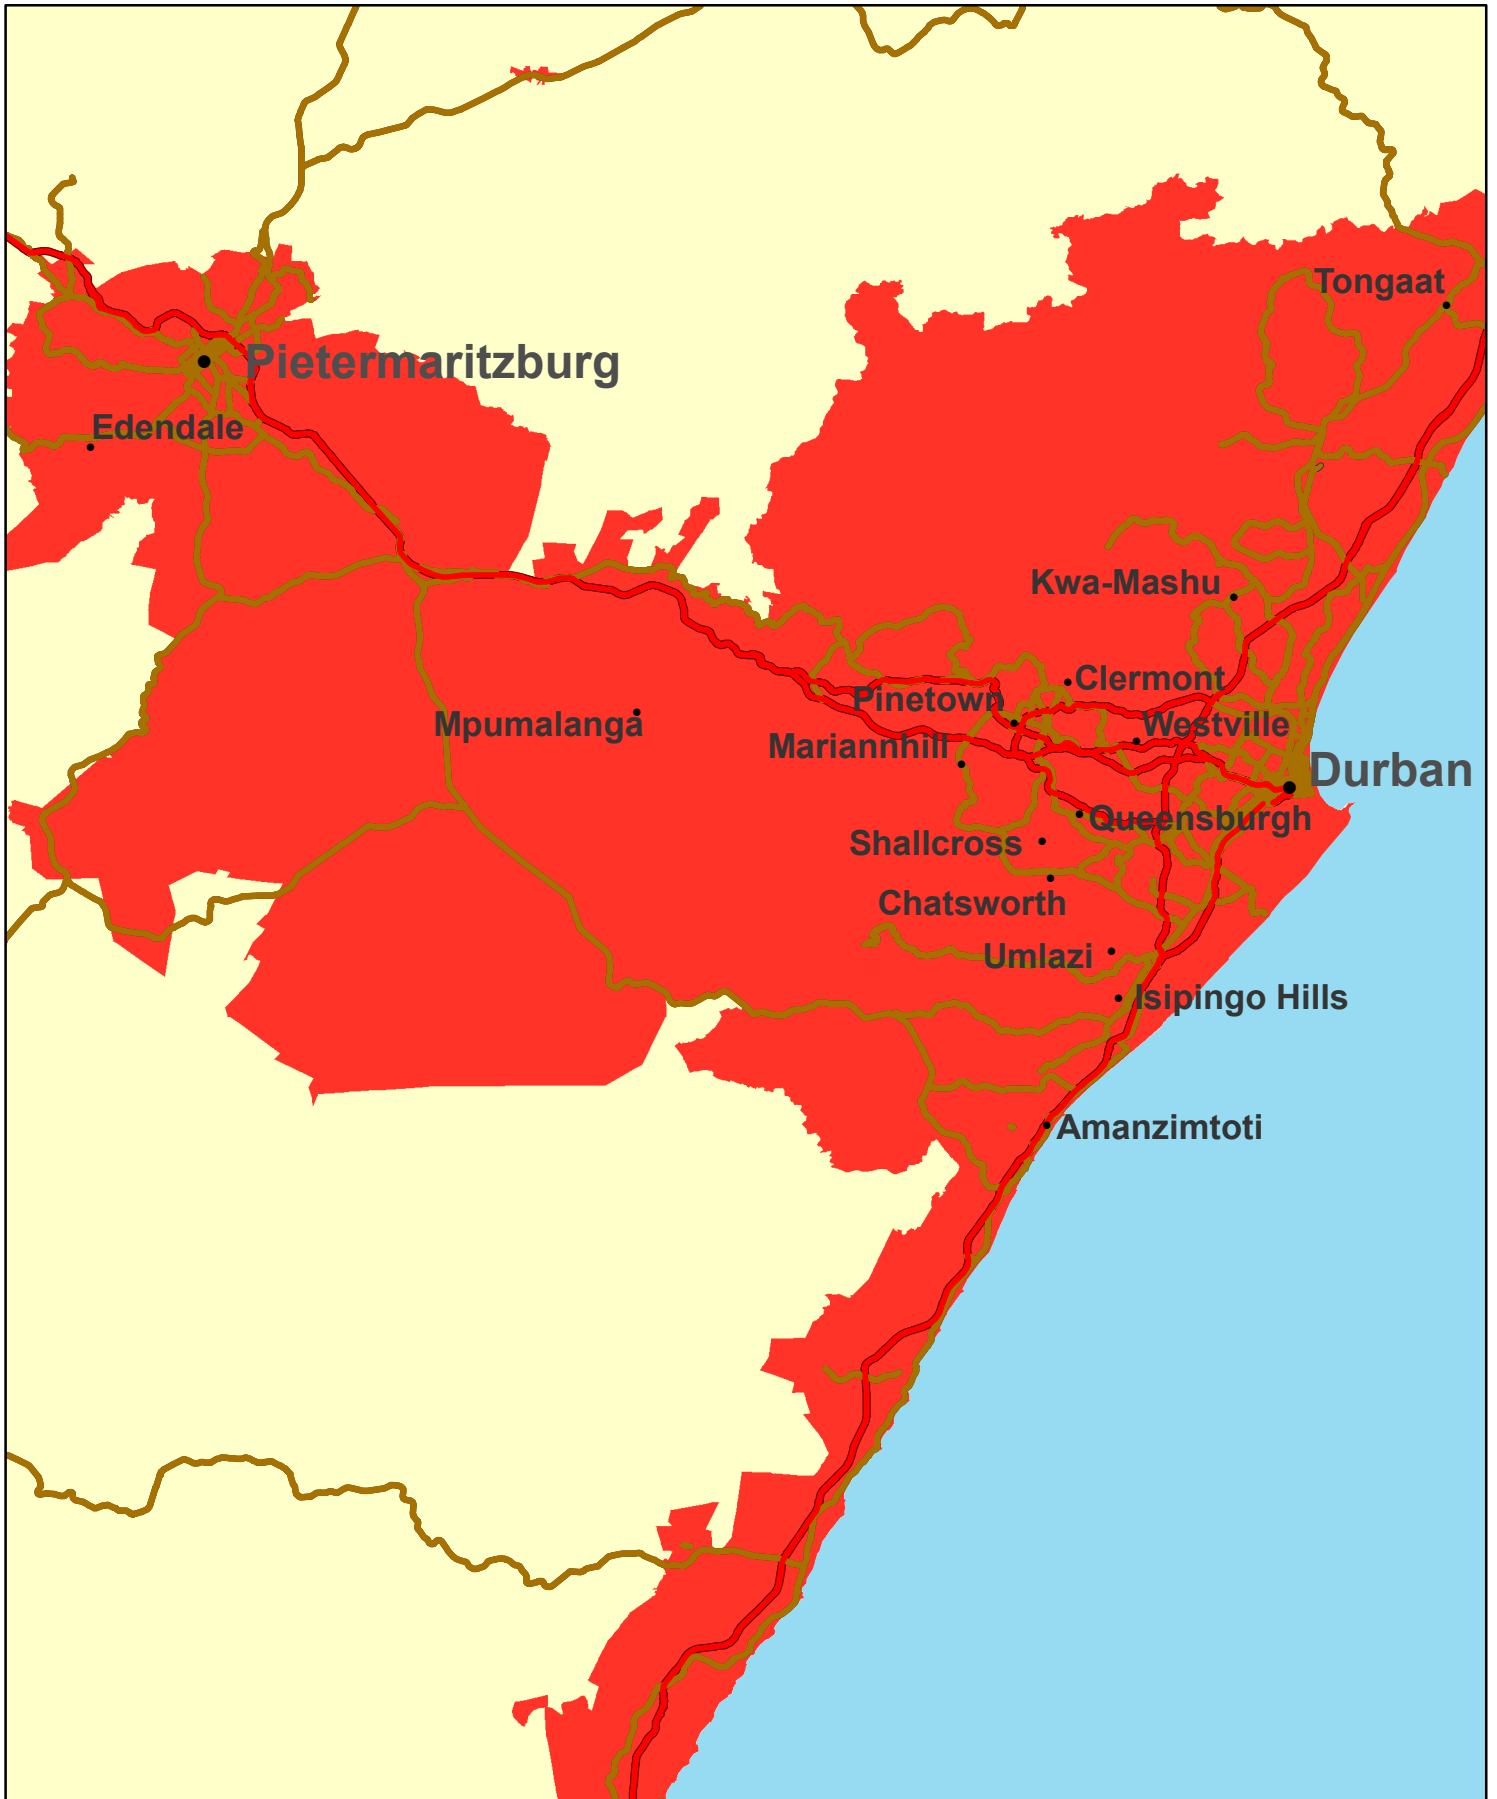

Indicative Traffic Coverage - Kwazulu-Natal

PLEASE NOTE: COVERAGE IS INDICATIVE AND NOT GUARANTEED IN ALL AREAS DUE TO THE NATURE OF RADIO FREQUENCY (RF) TRANSMISSION

1:500 000