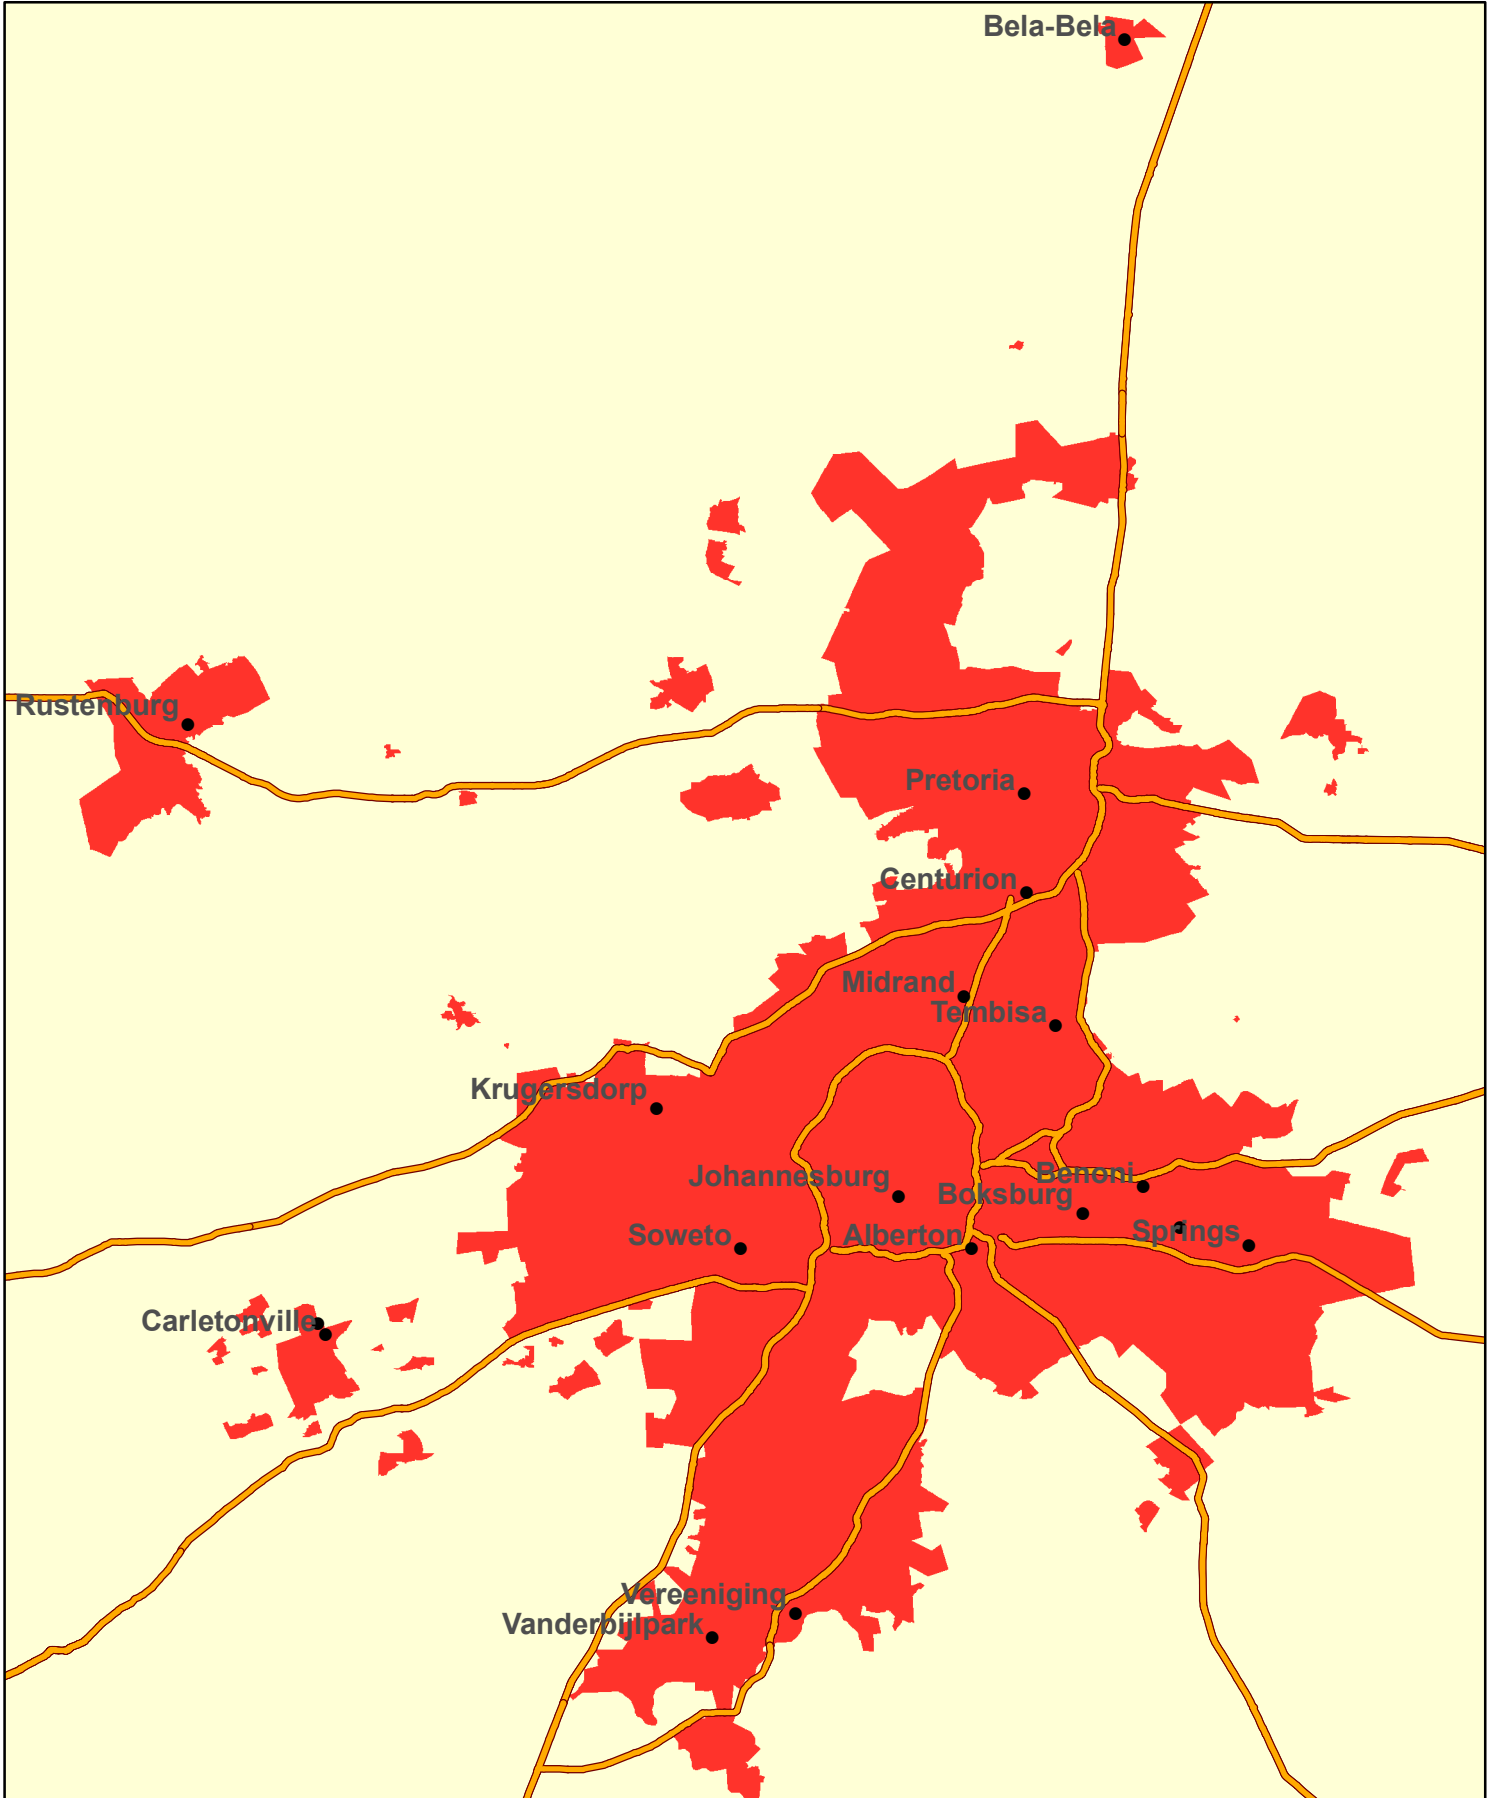

Indicative Traffic Coverage - Gauteng

PLEASE NOTE: COVERAGE IS INDICATIVE AND NOT GUARANTEED IN ALL AREAS DUE TO THE NATURE OF RADIO FREQUENCY (RF) TRANSMISSION

1:950 000